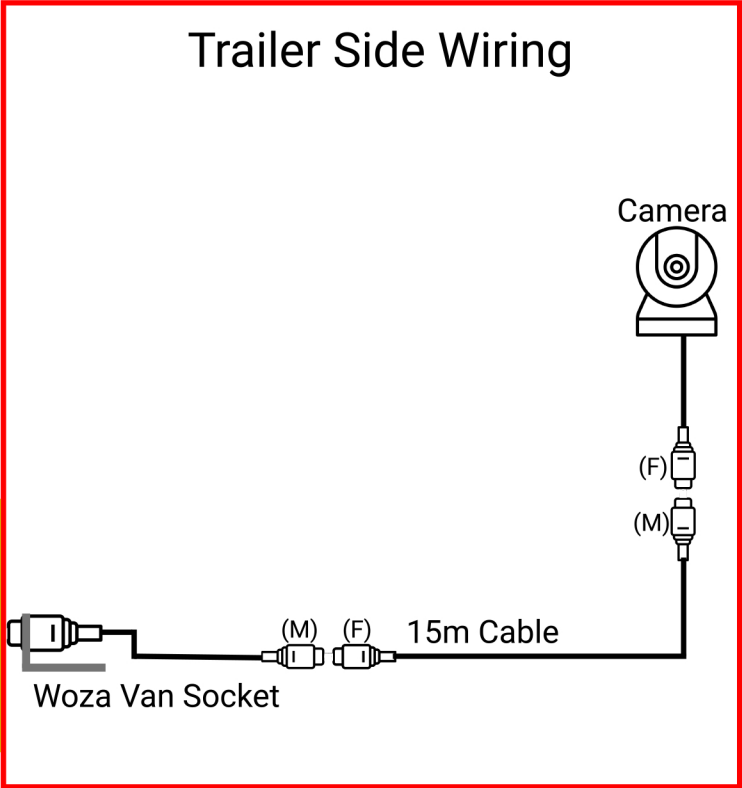

Single Camera System

*12-24V+ wired to ignition/accessory
 *Ground- wired to chassis

(M) - Male Connector
 (F) - Female Connector

* Woza Kit - optional extra