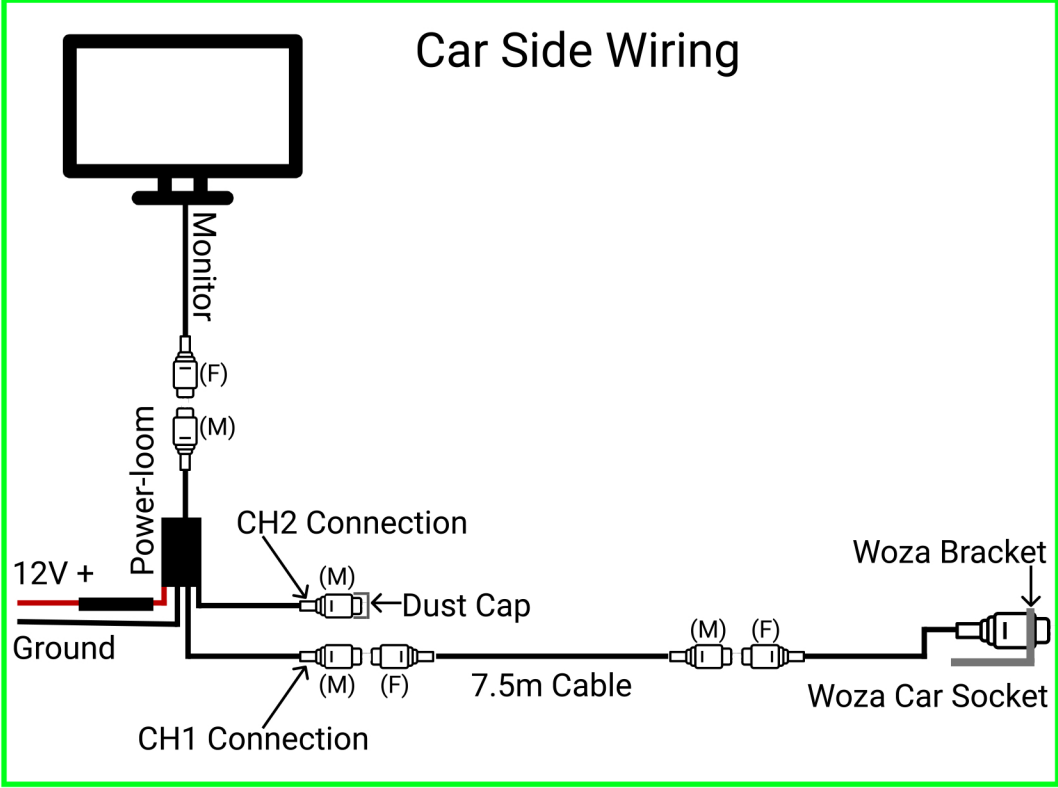

Single Camera System

*12-24V+ wired to ignition/accessory
 *Ground- wired to chassis

(M) - Male Connector
 (F) - Female Connector

* Woza Kit - optional extra