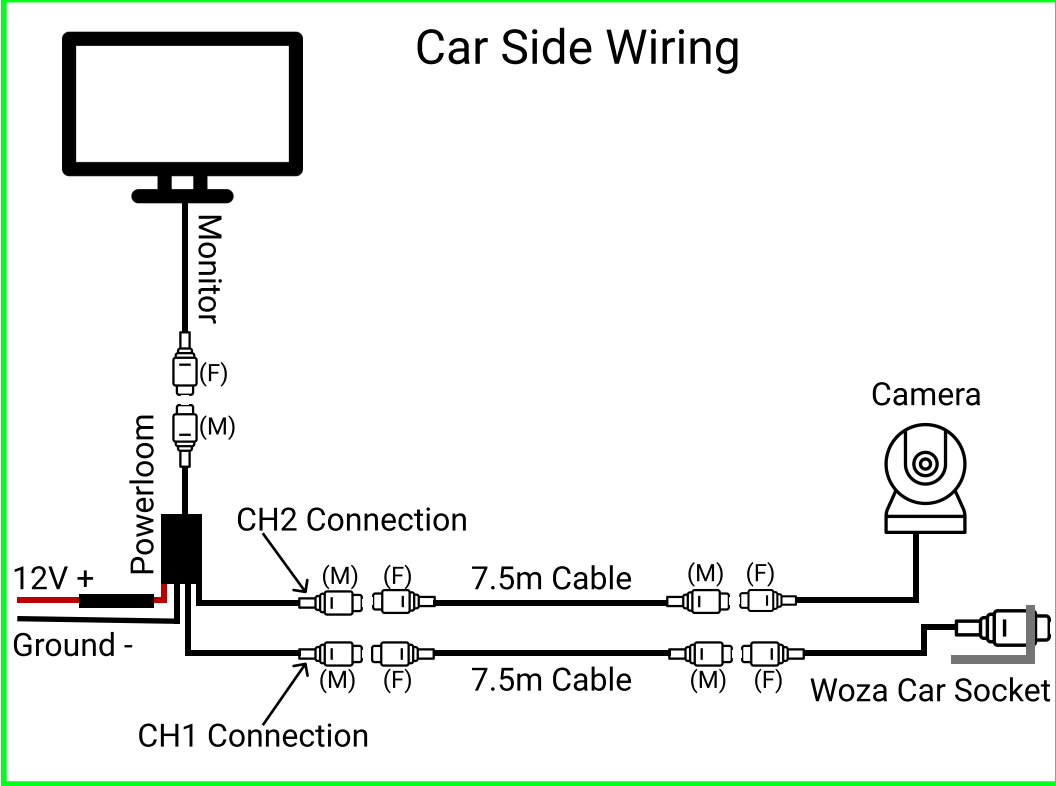

Dual Camera System (Car and Caravan Cams)

*12-24V+ wired to ignition/accessory
 *Ground- wired to chassis

(M) - Male Connector
 (F) - Female Connector

*Woza Kit - optional extra