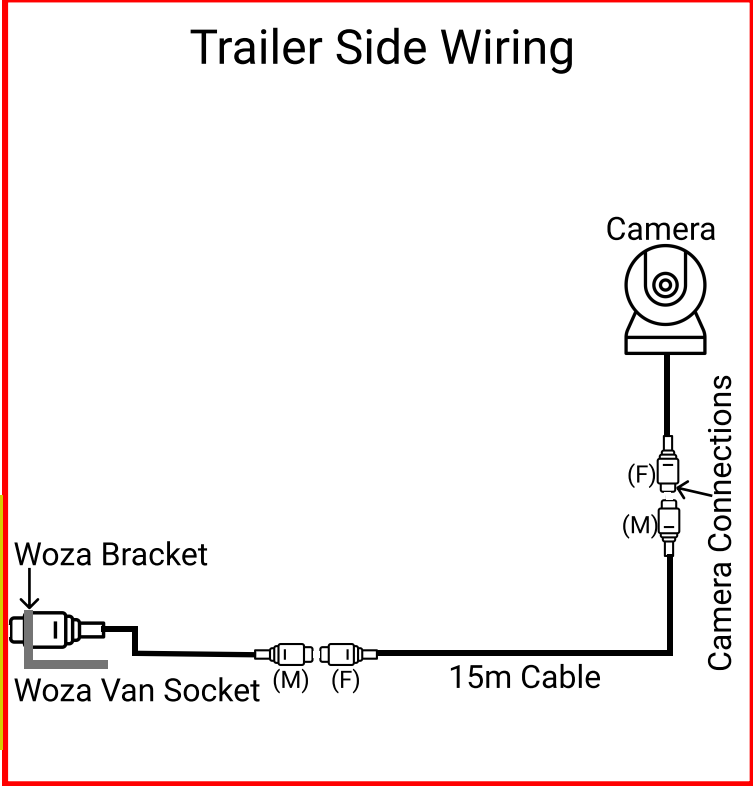

Dual Camera System (Car and Caravan Cams)

*12-24V+ wired to ignition/accessory
 *Ground- wired to chassis

(M) - Male Connector
 (F) - Female Connector

*Woza Kit - optional extra